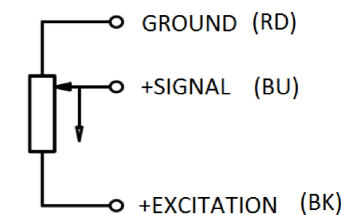

**SPECIFICATIONS**

TOTAL MECHANICAL TRAVEL:	122° (ROTATION A) 80° (ROTATION B)
TOTAL MEASURING RANGE:	122° (ROTATION A) 80° (ROTATION B)
PRE/POST TRAVEL:	0°
OPERATING SPEED:	max 3600 °/s
TOTAL RESISTANCE:	5000 Ohms ± 20 %
MAX. APPLIED VOLTAGE:	42 V DC
RECOMMENDED WIPER CURRENT:	< 1 mA
INTERFACE:	VOLTAGE DIVIDER
RESOLUTION:	INFINITE
OPERATING TEMPERATURE:	+ 10 °C to + 30 °C
INDIPENDENT LINEARITY:	< ± 1,0 %
WEIGHT:	30 g ± 10 g (LESS CABLES)
HYSTERESIS:	< 1 %
REPEATABILITY:	< 0,1°
OPERATING LIFE:	30 MILLION OPERATIONS
SHOCK RESISTANCE:	200 g

**PIN DESIGNATION POT A + POT B**

**VOLTAGE DIVIDER FREE OF LOAD!**

COLOUR ABBREVIATIONS ACCORDING TO VDE AND IEC 60757

**THE 3D-ADAPTION THOR-50th LOWER THORAX RIGHT IS AN ROTATION TRANSDUCER**

**All values specified in this data sheet for linearity and lifetime are only valid for a sensor used as a voltage divider with virtually no load applied to the wiper ( $I_e < 1 \mu A$ )**